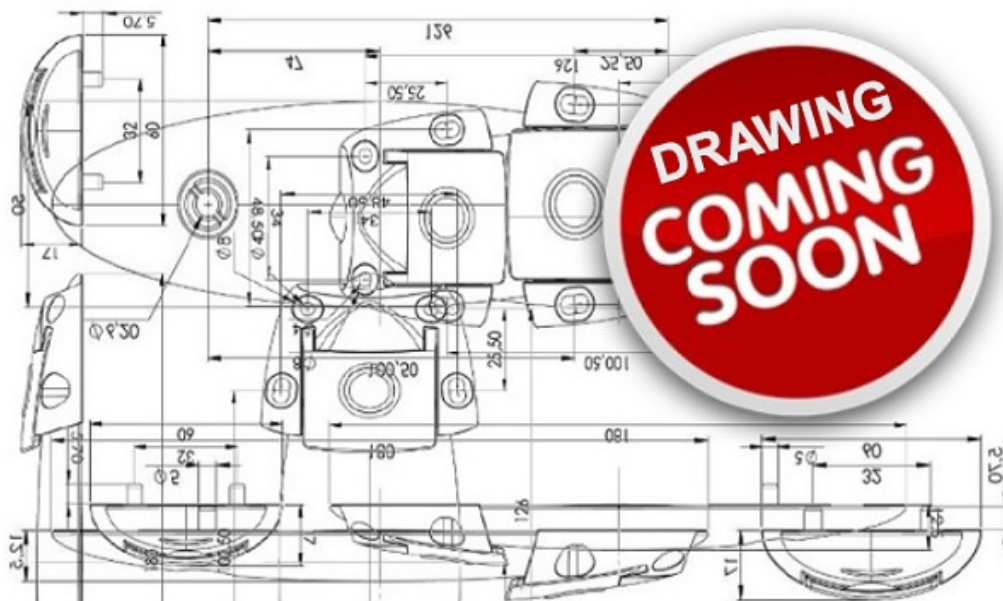

PRODUCT SHEET

Description:

Insex Screw, M6x100mm, Brass Plated, Pointed, DIN 7991

Item number:

12.04.133-2

Units	Box	Carton	HS Code	Barcode
Pcs.	1	900	7318155898	
				5704866021586

SISO A/S

Mileparken 11
DK-2740 Skovlunde
Denmark
VAT: DK 24786013